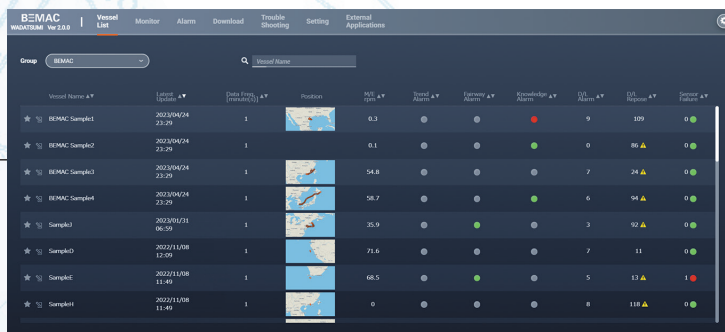

BEMAC

MaSSA-One

Function introduction

1

Vessel List

Displays a list of the status of ships equipped with MaSSA-One. Alarm status and location information can be checked at a glance.

2

Engine Monitor

Confirm ship current conditions on a single screen! Switch between menus for visual checks of main equipment statuses. Excellent system design engineering enables quick understanding of information along with user-friendly operation.