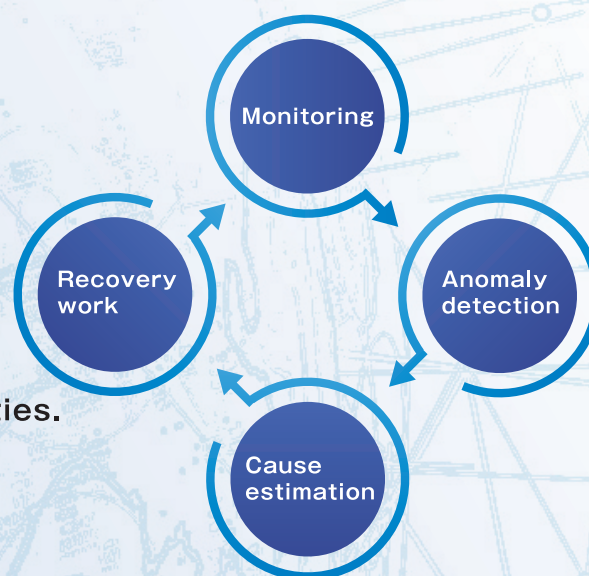

MaSSA Insight ~WADATSUMI~

Shipboard/land application with data viewer, user-defined alarms, and power generation and supply system troubleshooting

We recommend this application for customers who are considering digitalization, as it could serve to improve your overall digitalization technologies.

BEMAC

MaSSA-One

Function introduction

1

Vessel List

Displays a list of the status of ships equipped with MaSSA-One. Alarm status and location information can be checked at a glance.

2

Engine Monitor

Confirm ship current conditions on a single screen! Switch between menus for visual checks of main equipment statuses. Excellent system design engineering enables quick understanding of information along with user-friendly operation.

4

Knowledge Alarm

Utilize constant monitoring based on unique rules rooted in many years of experience and knowledge, and create alerts based on simultaneous monitoring for multiple pieces of shipboard equipment.