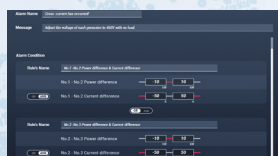

Knowledge Alarm

Utilize constant monitoring based on unique rules rooted in many years of experience and knowledge, and create alerts based on simultaneous monitoring for multiple pieces of shipboard equipment.